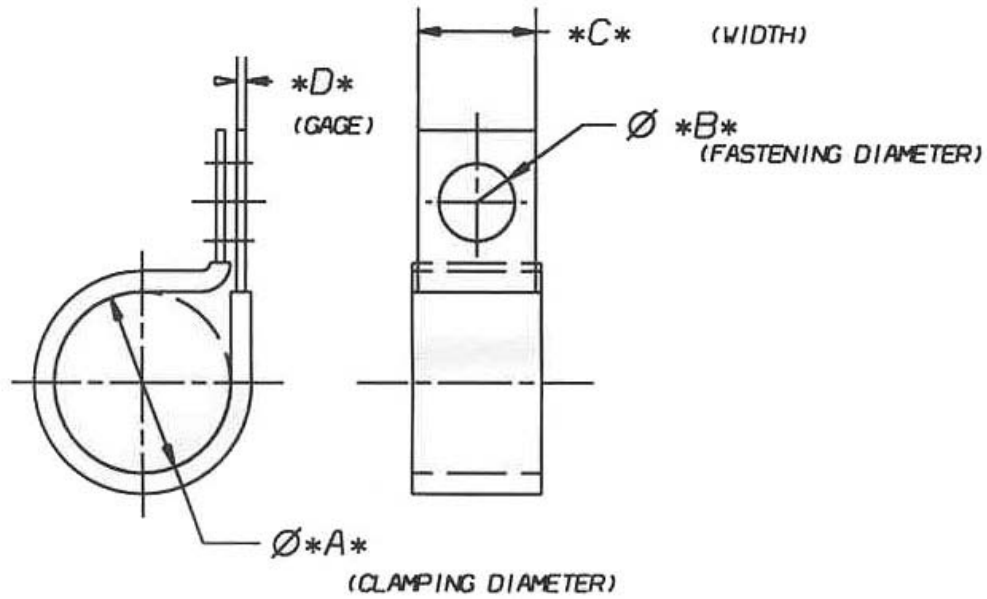

CLAMPS

BLUE BIRD P/N	DIM. A	DIM. B	DIM. C	DIM. D	FINISH
02024370	.250	.406	.750	.032	Vinyl Dipped
01170083	.375	.280	.500	.032	Vinyl Dipped
00854612	.500	.406	.750	.040	Vinyl Dipped
00557710	.812	.340	.625	.040	Vinyl Dipped
01517168	.937	.340	.625	.040	Vinyl Dipped
01225598	1.250	.406	.750	.040	Vinyl Dipped
00948141	1.312	.340	.625	.040	Vinyl Dipped
01039486	1.500	.406	.750	.040	Vinyl Dipped
01107937	2.000	.406	.750	.040	Vinyl Dipped
01674217	2.250	.406	.750	.040	Vinyl Dipped
00008340	3.000	.406	.750	.050	Vinyl Dipped
02021541	*	.340	.625	.040	Vinyl Dipped