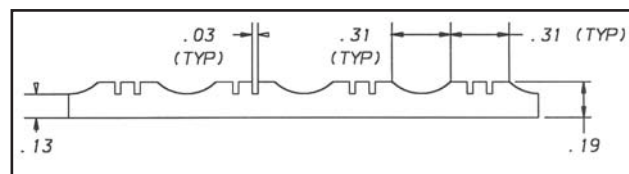

RUBBER FLOORING

RUBBER	COLOR	TEXTURE	THICKNESS (INCHES)	WIDTH (INCHES)
00854307	Solid Black	Smooth	.125	38.12
00854323	Solid Black	Ribbed	.1875	13.50
00756106	Solid Black	Ribbed	.1875	15.00
00535245	Solid Black	Ribbed	.1875	18.00
00978031	Solid Black	Ribbed	.1875	22.00
01525104	Solid Black	Ribbed	.1875	27.50
02005486	Solid Black	Ribbed	.1875	36.00

01066968	Tan (TR 747)	Smooth	.125	38.12
01066935	Tan (TR 747)	Ribbed	.1875	13.50
01066992	Tan (TR 747)	Ribbed	.1875	22.00
01066984	Tan (TR 747)	Ribbed	.1875	36.00

00854315	Green (TR 723)	Smooth	.125	38.12
00854331	Green (TR 723)	Ribbed	.1875	13.50
00977975	Green (TR 723)	Ribbed	.1875	22.00
01525120	Green (TR 723)	Ribbed	.1875	27.50
02005445	Green (TR 723)	Ribbed	.1875	36.00

01992833	Grey (TR 766)	Smooth	.125	38.12
01673300	Grey (TR 766)	Smooth	.125	37.00
01992841	Grey (TR 766)	Ribbed	.1875	13.50
01992858	Grey (TR 766)	Ribbed	.1875	22.00
01992866	Grey (TR 766)	Ribbed	.1875	27.50
01673318	Grey (TR 766)	Ribbed	.1875	31.00
01832559	Grey (TR 766)	Ribbed	.1875	36.00

Typical Cross-Section of Ribbed Floor Covering