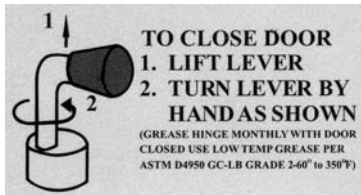

- Telescopic
- RH side
- Emergency door

00952937

Strap, Door Stop

EMERGENCY DOOR HINGE

01952514

- Hinge assembly
- Positive open

01952522

- Instruction decal