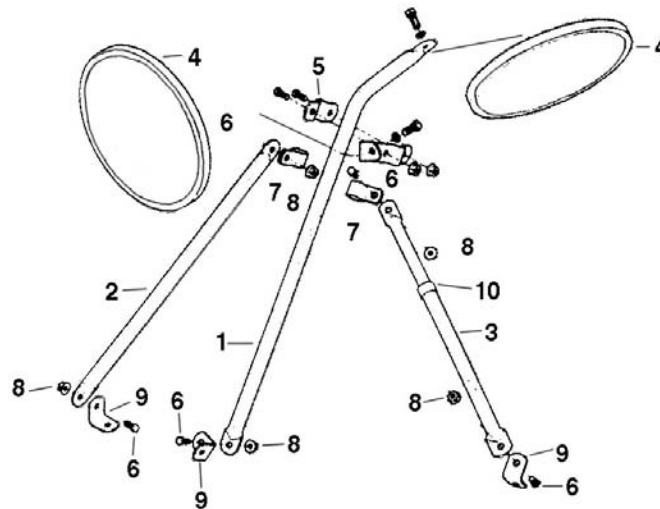

*Tripod Assy
Crossview Mirror
Convex*

00062384

- Stainless Steel Screws w/Wellnuts (6 Pair)

ASSEMBLY P/N	BUS MODEL	POST LEG (KEY 1)	BRACE LEG (KEY 2)	BRACE ARM TELESCOPIC (KEY 3)	CLAMP (2 REQ'D) (KEY 7)	POST MTG BRKT (KEY 9)
01437243	GM & FORD CV	01383314	01383280	01531490	01435007	01435031
01437037	IH CV	01383306	01383280	01531490	01435007	01435031
01437250	MBWB	01383314	01383272	01531490	01435007	01435031
01437268	FORT VCTA	01383306	01383272	01531490	01435007	01435031
01437276	CM VCTA	01383314	01383264	01531490	01435007	01435031

1032283	BOLT, HEX 5/16-18	(KEY 6)	0807818	BRACKET KIT	(KEY 5)
1435015	NUT, HEX 5/16-18	(KEY 8)	0755710	MIRROR HEAD 8"	(KEY 4)
2130524	COLLAR, WITH SET SCREW	(KEY 10)