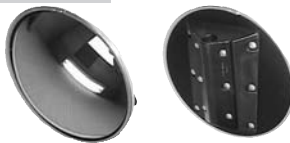

NON-HEATED MIRRORS

01737915

- Mirror
- Lefthand

01737923

- Mirror
- Righthand

Mirror Lite
JR Dolly

HEATED MIRRORS

01769116

- Mirror
- Lefthand

01769108

- Mirror
- Righthand