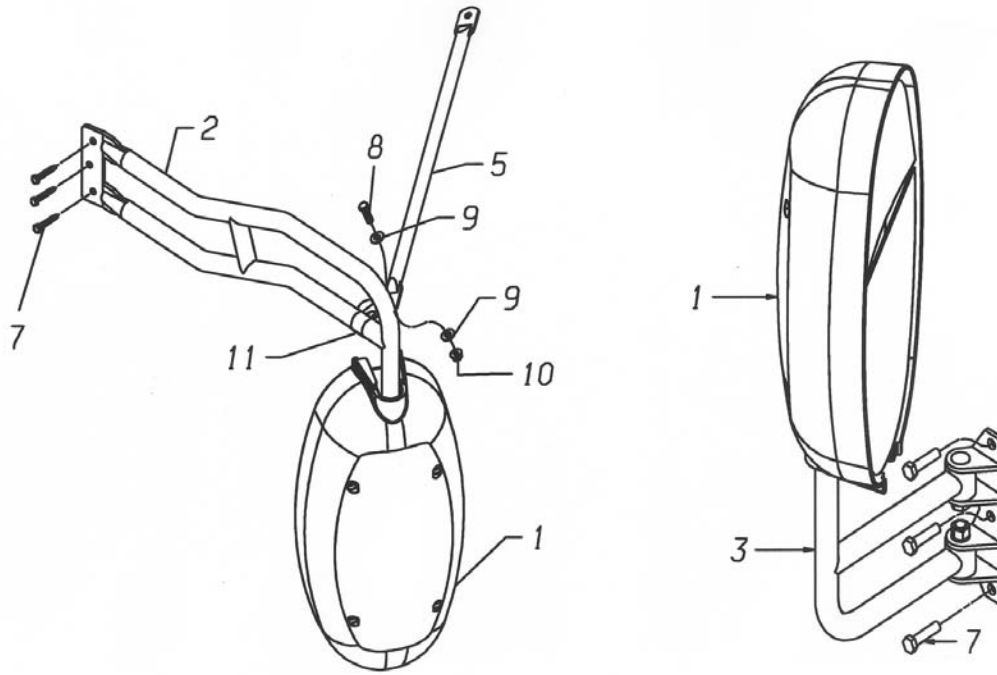

00037252

- Mirror assembly
- Rearview
- Avia
- DTN
- Heated
- Remote control
- US & limited Canadian wheelbases

Application
• Conventional

PARTS INCLUDED IN ASSEMBLY

- | | |
|------------------------|---------------|
| 00045084 | 00044672 |
| • Arm assembly | • Mirror head |
| • Passenger | • Passenger |
| • Breakaway with brace | • Avia |
| • Remote | • 9 x 17 |
| • Heated | • Remote |
| | • Heated |
| 00045085 | 00044671 |
| • Arm assembly | • Mirror head |
| • Driver | • Driver |
| • Breakaway | • Avia |
| • Remote | • 9 x 17 |
| • Heated | • Remote |
| | • Heated |

- 00031728
- Switch with harness

00046087

- Arm assembly
- Driver side
- With heater wire harness

PART NO.	KEY	DESCRIPTION
Arm Assembly, Passenger Side		
00046083	2	Non-heated
00046089	2	Heated
00066066	2	Stainless steel, heated
Arm Assembly, Driver Side		
00044687	3	Non-heated
00046087	3	Heated
00066065	3	Stainless steel, heated