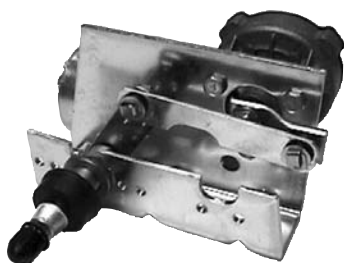

- 01789916
- Windshield wiper assembly
 - Lefthand
 - SBCV and GMCV

- 01789924
- Windshield wiper assembly
 - Righthand
 - SBCV and GMCV

- 00522243
- Shaft assembly
- 00522219
- Connecting link

- 02102242
- Crank arm (square hole)
- 04304465
- Crank arm (round hole)

Applications Blue Bird Conventionals 1973 - Present

- 01023142
- Windshield wiper assembly
 - Lefthand
 - 1973-1992

- 01600485
- Windshield wiper assembly
 - Righthand
 - 1973 - Present

- 02101459
- Shaft assembly
 - Transmission
- 02100824
- Connecting link

- 02126001
- Crank arm (square hole)
 - Old style splined
- 04311965
- Crank arm (round hole)

- 01600493
- Windshield wiper assembly
 - Lefthand
 - 1992 - Present

Applications All American FE and RE 1973 - Present

- 01600451
- Windshield wiper assembly
 - Lefthand or righthand
 - 1973-1992

Applications

- Mini Bird
- MBCC

- MBWB
- 1978 - Present

- 02101459
- Shaft assembly

- 02100824
- Connecting link

- 02102242
- Crank arm (square hole)