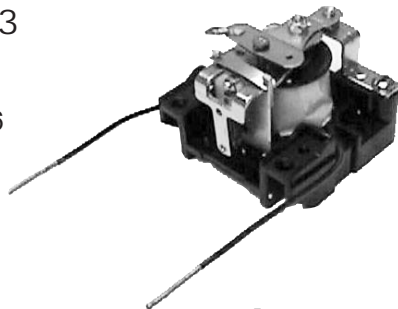

04315131

- Relay
- Engine wiring harness

Application 1994-95 TCFE/RE

Packard

00663203

- Relay
- Pilot light
- Option 2146
- Single pole

Arrow

01746387

- Relay
- Micro

**Bosch
Hella**