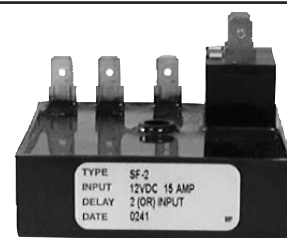

01747633

- Relay
- Time delay
- 4-second
- OR gate

Airotronics