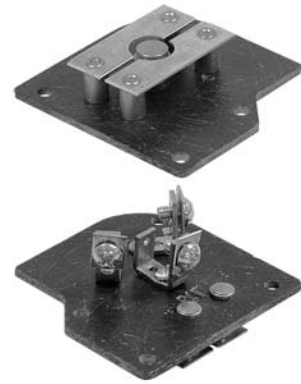

02025641
• Fuse Holder

01779446

- 40 Amp Starter Relay
- Hella

00099908

- Switch Assy
- Directional
- Hazard

**01286426**

- Solenoid
- Engine
- Shut-Down

**01811132**

- Connector
- 5 Circuit
- 280 Series

**02102218**

- Kit
- Flasher
- Repair
- Cole-Hersee

**04283016**

- Switch Assy
- Roof Hatch
- Alarm
- Magnetic